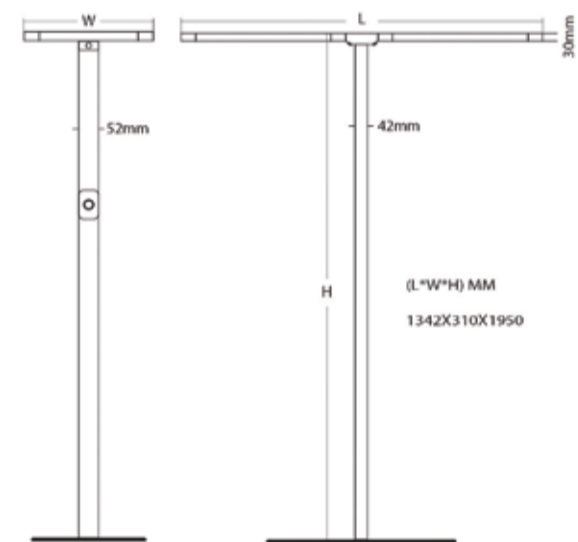

SDCM <3

LGP (Light Guide Plate)

L70 @50,000h

Aluminium Die-cast

Types

Surface

Single Line Diagram

MAYES D

Colours

Light Distribution

Direct Direct-Indirect

CRI ≥ 90

TUNABLE
WHITE

MAYES D

MAYES D (DIRECT)

System Power	Dimension
80W	Arm L= 1342mm W= 310mm H= 1950mm

MAYES D (DIRECT-INDIRECT)

System Power	Dimension
160W	Arm L= 1342mm W= 310mm H= 1950mm

Order Options

CCT (Colour Temperature)

2700K available in 10,15, & 22 watts

3000K

4000K

6000K